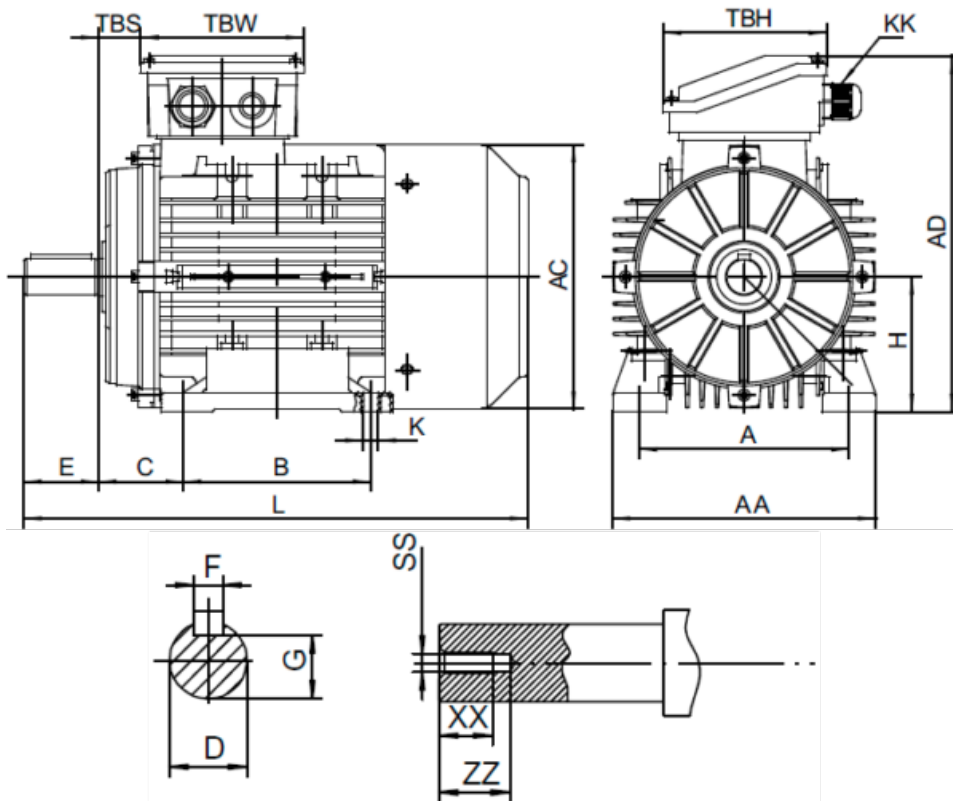

Data Sheet

Article number: 25180150042240

Description: Kleedrive T3A 160L-4 15.0kw 1400 rpm UL/CSA
3x400/690V 50 HZ IP55 B3 Eff=92,1%

Measures

A = 254	F = 12	TBW = 148
AA = 314	G = 37	XX = 36
AC = Ø314	H = 160	ZZ = 45
AD = 391	KK = -	
B = 245	L = 660	
C = 108	SS = M16	
D = Ø42	TBH = 148	
E = 110	TBS = 64	